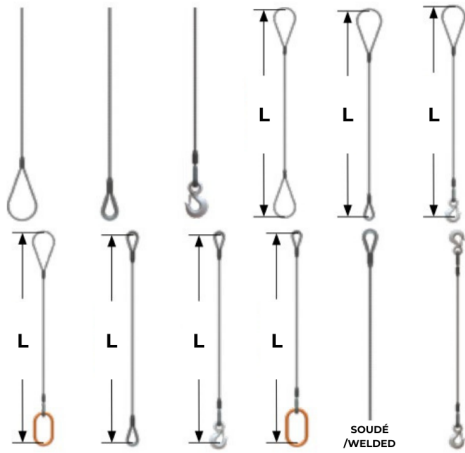

SINGLE CABLE SLINGS

Category

Cable slings

DESCRIPTION

Single cable slings are custom-made for lifting and specific setups. Available with custom accessories such as eye-eye, hook-eye, and more.

Material

Metal

6 X 19

6 X 37